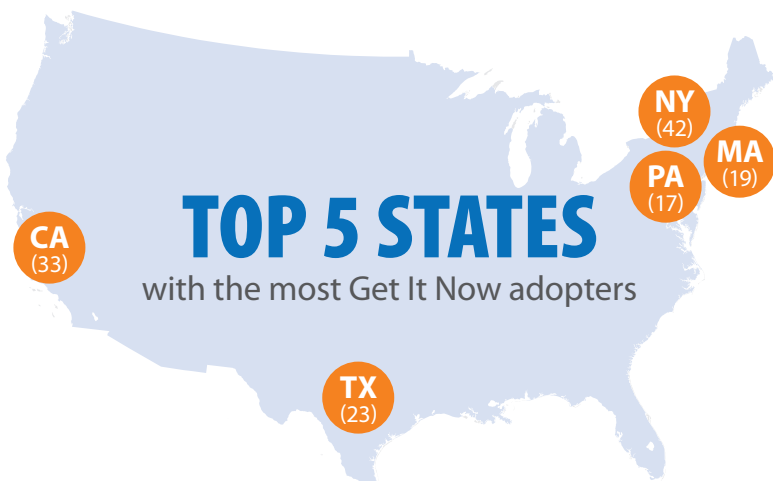

**19%**

Schools Using  
**UNMEDIATED WORKFLOW**

**Over 17,000**  
**JOURNALS**

**Supports 6**

Different Link Resolvers

Available in

**30+**  
**COUNTRIES**

Average fulfillment time

**2 hours and 39 min**

**OCTOBER**

**MONTH WITH MOST ORDERS**

**MONTH WITH LEAST ORDERS**

**AUGUST**

Copyright  
Clearance  
Center